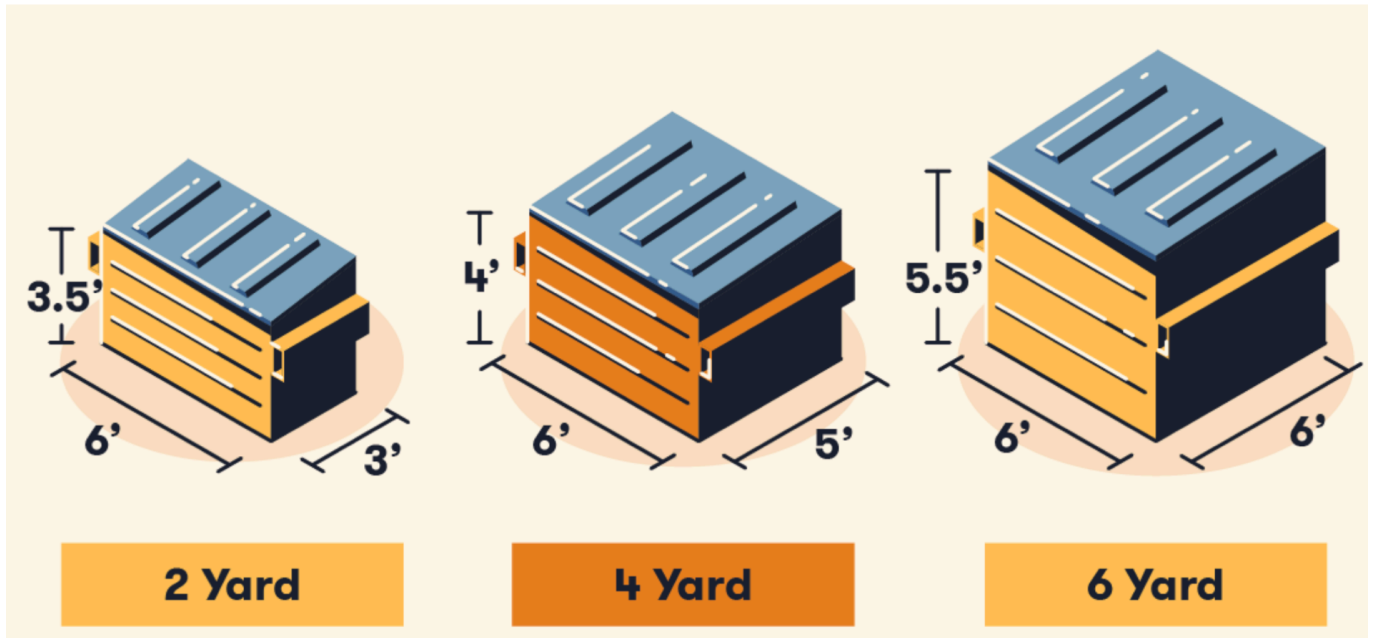

Dumpster Sizes

Available to rent are 2 YD, 4 YD and 6 YD Dumpsters, as well as Regular Curbside Carts, including Delivery and Pick-Up.

Contact us for Pricing & more Information per Mail or Phone.

Heartland Waste Services
10829 County Road 692
Bernie, MO 63822
Phone: (573) 421-1205